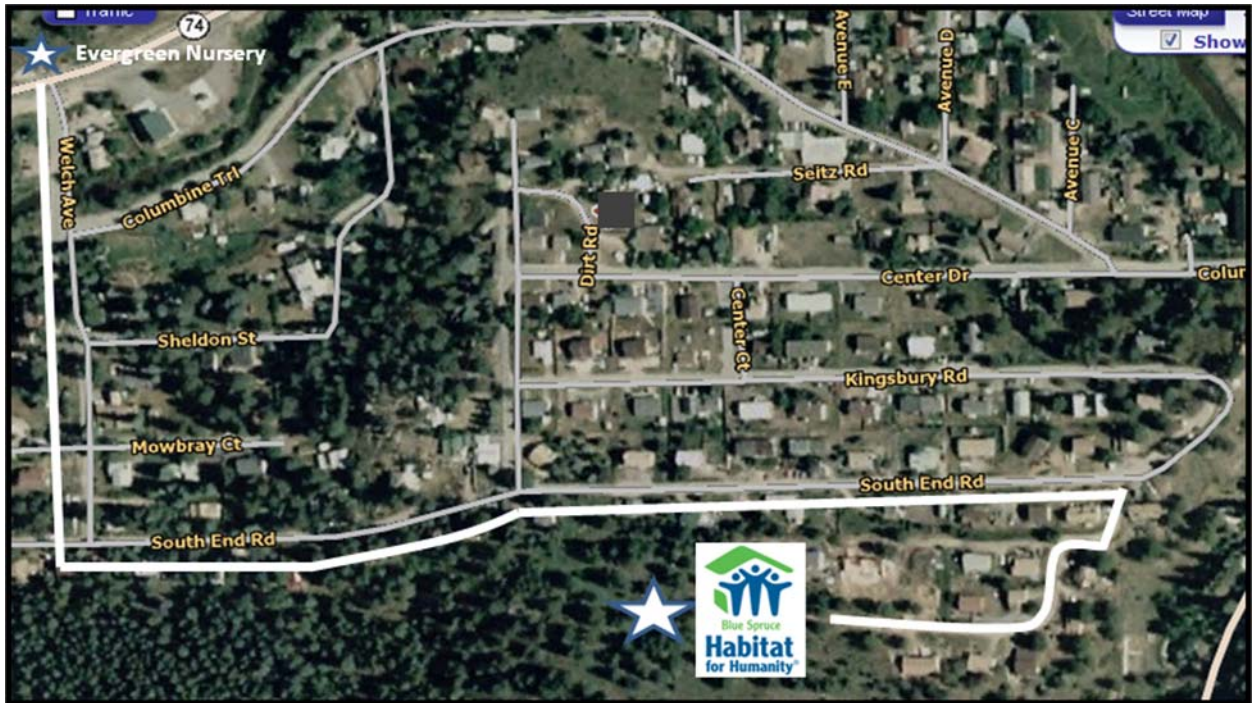

26200/26202 South End Road
Kittredge, CO

Driving Directions: (From the intersection of Welch Rd and Hwy. 74 in Kittredge)

- Travel SOUTH 0.1 mile on Welch Rd. to the top of the hill and turn LEFT at the T
 - Travel 0.1 mile to a Stop Sign
 - Continue straight for 0.1 mile beyond the Stop Sign
 - Immediately BEFORE the road curves left, watch for a road on the RIGHT which is after a six-foot brown wooden fence.
 - Turn RIGHT on this road
 - This road immediately curves to the right, then left
 - The Habitat site is 0.1 mile up this road.
- Look for "A Habitat for Humanity Project" sign

Thank you for supporting Blue Spruce Habitat for Humanity!

www.bluesprucehabitat.org

Phone: 303-674-1127

P.O. Box 2366

Evergreen, CO 80437-2366